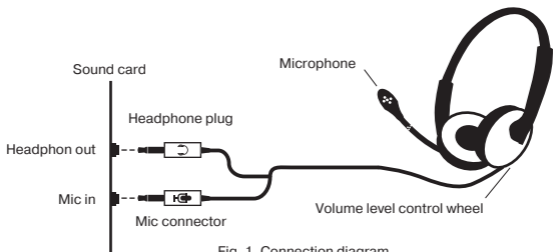

- Stereo headphones – 1 pc
- Warranty card / User's manual – 1 pc

SPECIAL FEATURES

- Multicolor backlit
- Powerful realistic sound
- Adjustable headband and flexible microphone
- Fabric braided cable

CONNECTION AND OPERATION

- Connect the headphones connector to the audio jack of your audio source (PC sound card, laptop, MP3 player, etc.), as shown in Fig. 1.

Fig. 1. Connection diagram

TECHNICAL SPECIFICATIONS

| Parameter, measurement unit | Value |
|-----------------------------|----------------------------------------------------|
| Sensitivity, dB | headphones: 108 ± 3 microphone: -56 ± 2 |
| Frequency range, Hz | headphones: 20 – 22,000 microphone: 30 – 16,000 |
| Membrane, mm | $\varnothing 50$ |
| Impedance, Ohm | 32 |
| Connection type | $\varnothing 3.5$ mm (3 pin) stereo mini jack |
| Cable length, m | $2.2 \pm 5\%$ |
| Weight, g | 310 |